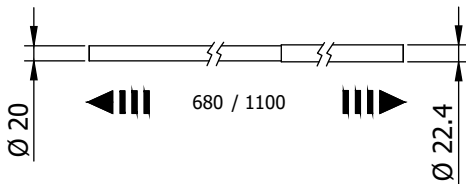

TUBO ESTENSIBILE TONDO

Adjustable round tube

68 - 110 cm

TU09LA101	CROMATO chrome-plated
TU09LA404	BIANCO white
TU09LAB00	BROWN brown
TU09LAA00	GRIGIO grey
TU09LAP00	PIOMBO anthracite

51 - 91 cm

TU09ME101	CROMATO chrome-plated
TU09ME404	BIANCO white
TU09MEB00	BROWN brown
TU09MEA00	GRIGIO grey
TU09MEP00	PIOMBO anthracite

35 - 52 cm

TU09SM101	CROMATO chrome-plated
TU09SM404	BIANCO white
TU09SMB00	BROWN brown
TU09SMA00	GRIGIO grey
TU09SMP00	PIOMBO anthracite

Supporto invisibile
Internal couple of supports

NERO
black

STTO01500