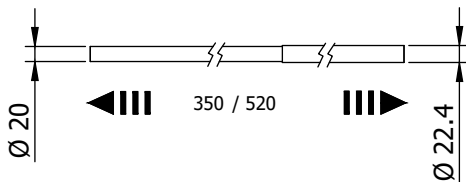

TUBO ESTENSIBILE TONDO

Adjustable round tube

68 - 110 cm

TU09LA101	CROMATO chrome-plated
TU09LA404	BIANCO white
TU09LAB00	BROWN brown
TU09LAA00	GRIGIO grey
TU09LAP00	PIOMBO anthracite

51 - 91 cm

TU09ME101	CROMATO chrome-plated
TU09ME404	BIANCO white
TU09MEB00	BROWN brown
TU09MEA00	GRIGIO grey
TU09MEP00	PIOMBO anthracite

35 - 52 cm

TU09SM101	CROMATO chrome-plated
TU09SM404	BIANCO white
TU09SMB00	BROWN brown
TU09SMA00	GRIGIO grey
TU09SMP00	PIOMBO anthracite

Supporto invisibile
Internal couple of supports

NERO
black

STTO01500