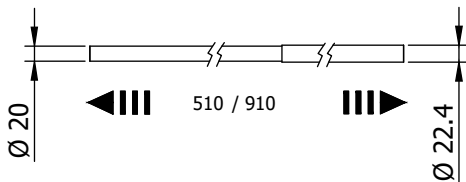

TUBO ESTENSIBILE TONDO

Adjustable round tube

68 - 110 cm

TU09LA101	CROMATO chrome-plated
TU09LA404	BIANCO white
TU09LAB00	BROWN brown
TU09LAA00	GRIGIO grey
TU09LAP00	PIOMBO anthracite

51 - 91 cm

TU09ME101	CROMATO chrome-plated
TU09ME404	BIANCO white
TU09MEB00	BROWN brown
TU09MEA00	GRIGIO grey
TU09MEP00	PIOMBO anthracite

35 - 52 cm

TU09SM101	CROMATO chrome-plated
TU09SM404	BIANCO white
TU09SMB00	BROWN brown
TU09SMA00	GRIGIO grey
TU09SMP00	PIOMBO anthracite

Supporto invisibile
Internal couple of supports

NERO
black

STTO01500