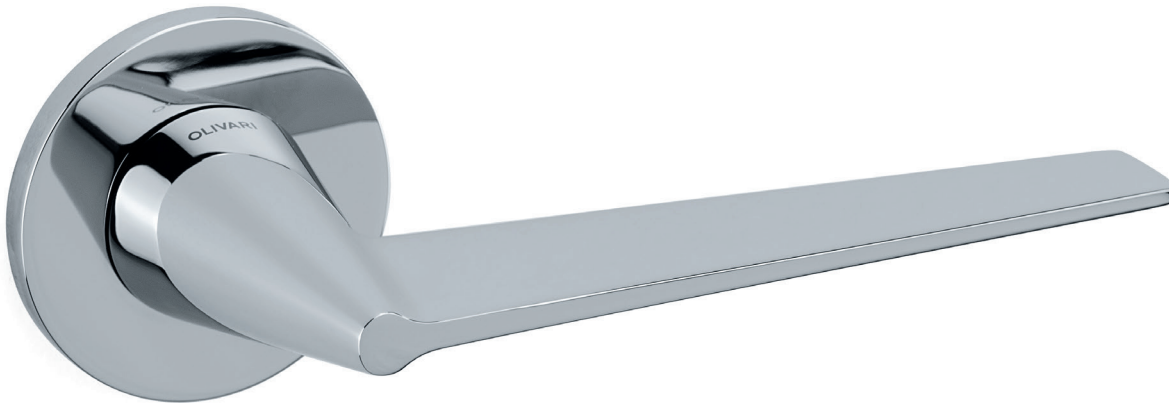

Cono

Gio Ponti

M265B

rosetta bassa/low rosette

C265

K265B

ottone/brass

CR cromo lucido/bright chrome

ZL superoro lucido/supergold bright

CO cromo satinato/satin chrome

TS superoro satinato/supergold satin

DS superbronzo satinato/superbronze satin

US superantracite sat./superanthracite satin