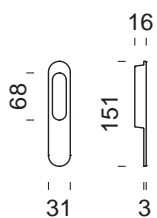

# luce

design:  
**Dnd technical division**

Zama  
Zamak

made in italy

**ZC**  
Cromo lucido  
*Polished chrome*

**ZCS**  
Cromo satinato  
*Satin chrome*

**ZNS**  
Nickel satinato  
*Satin nickel*

**ZGH**  
Bronzo satinato opaco  
*Matt satin bronze*

**ZAN**  
Antracite  
*Anthracite*

**ZNE**  
Nero  
*Black*

LC50 - singolo  
LC51 - set