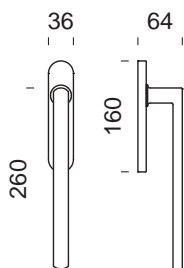

# luce

design:  
**Dnd technical division**

Zama  
Zamak

made in italy

**ZC**  
Cromo lucido  
*Polished chrome*

**ZCS**  
Cromo satinato  
*Satin chrome*

**ZNS**  
Nickel satinato  
*Satin nickel*

**ZGH**  
Bronzo satinato opaco  
*Matt satin bronze*

**ZAN**  
Antracite  
*Anthracite*

**ZNE**  
Nero  
*Black*

LC50 - singolo  
LC51 - set