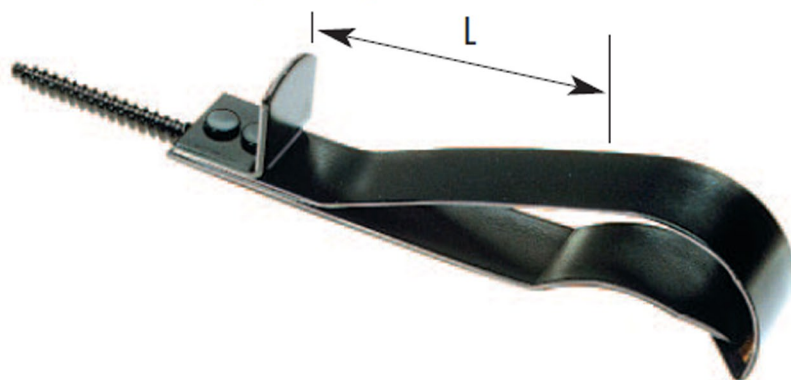

Fermapersiana a Molla con vite

Nero o tropicalizzato

Spring shutter stop with screw

Black powder coated or yellow galvanized

Art.	Misura cm	Pz./Conf.
440	L = 5	25
450	L = 10	50
Art.	Size L cm	Pcs./Pack.

Tassello compresso
Supplied with dowel