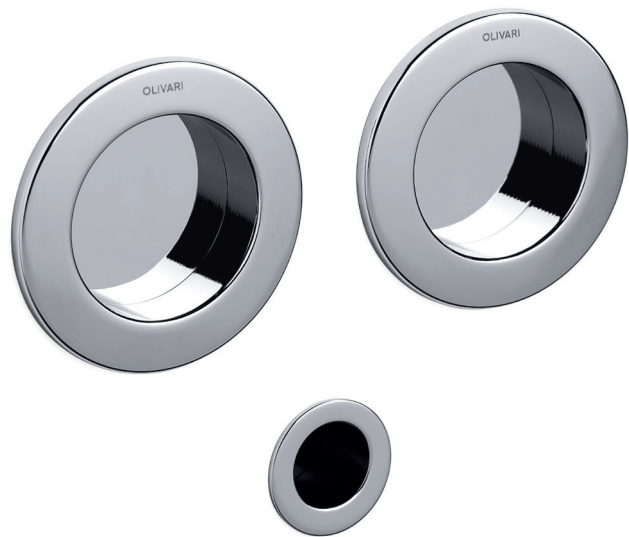

Giotto Nicola Novelletto

ottone/brass

CR Cromo lucido / Bright chrome

CA Cromo lucido-satinato /
Chrome bright-satin

CO Cromo satinato / Satin chrome

ZL SuperOro lucido / SuperGold bright

NL SuperNichel lucido /
SuperNickel bright

IS SuperInox satinato /
SuperStainlessSteel satin

D124

OLIVARI 