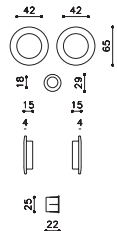

ottone/brass

CR Cromo lucido / Bright chrome

CA Cromo lucido-satinato /
Chrome bright-satin

CO Cromo satinato / Satin chrome

ZL SuperOro lucido / SuperGold bright

NL SuperNichel lucido /
SuperNickel bright

IS SuperInox satinato /
SuperStainlessSteel satin