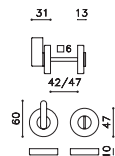

ottone/brass

CR Cromo lucido/Bright chrome

CO Cromo satinato/Satin chrome

ZL SuperOro lucido/S.Gold bright

TS SuperOro satinato/S.Gold satin

NL SuperNichel lucido/S.Nickel bright

NS SuperNichel satinato/S.Nickel satin

IS Superinox satinato/S.StainlessSteel satin

RS SuperRame satinato/S.Copper satin

DS SuperBronzo satinato/S.Bronze satin

US SuperAntracite satinato/S.Anthracite satin

H197V6