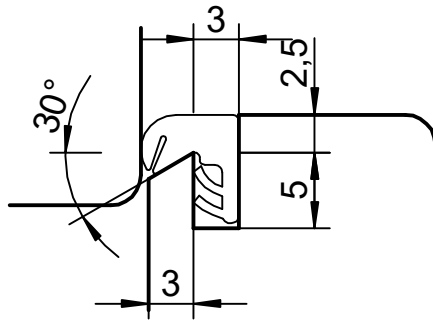

Check	Date: 24.10.2023	Name:	Born
Scale 2:1	SP 33b Überschlagdichtung		
DEVENTER Member of Roto Group	827011-2 Sheet 1/1	Model Name -	Index b