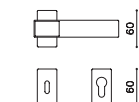

Mare Matteo e Renzo Piano

M278B

rosetta bassa/low rosette

C278

K278B

ottone e cristallo/brass and crystal

C6 cromo lucido-trasparente/
bright chrome-transparent

D3 superbronzo satinato-bronzo/
superbronze satin-bronze

M6 cromo satinato-trasparente/
satin chrome-transparent

U7 superantracite satinato-fumè/
superanthracite satin-gre

M278RB8B
M278RY8B

M278VB8B
M278VY8B

M278PB8B
M278PY8B

C278

K278B

K278P