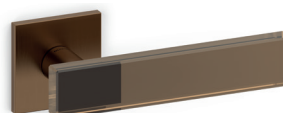

Mare Matteo e Renzo Piano

M278B

rosetta bassa/low rosette

C278

K278B

ottone e cristallo/brass and crystal

C6 cromo lucido-trasparente/
bright chrome-transparent

D3 superbronzo satinato-bronzo/
superbronze satin-bronze

M6 cromo satinato-trasparente/
satin chrome-transparent

U7 superantracite satinato-fumè/
superanthracite satin-gre

M278RB8B
M278RY8B

M278VB8B
M278VY8B

M278PB8B
M278PY8B

C278

K278B

K278P