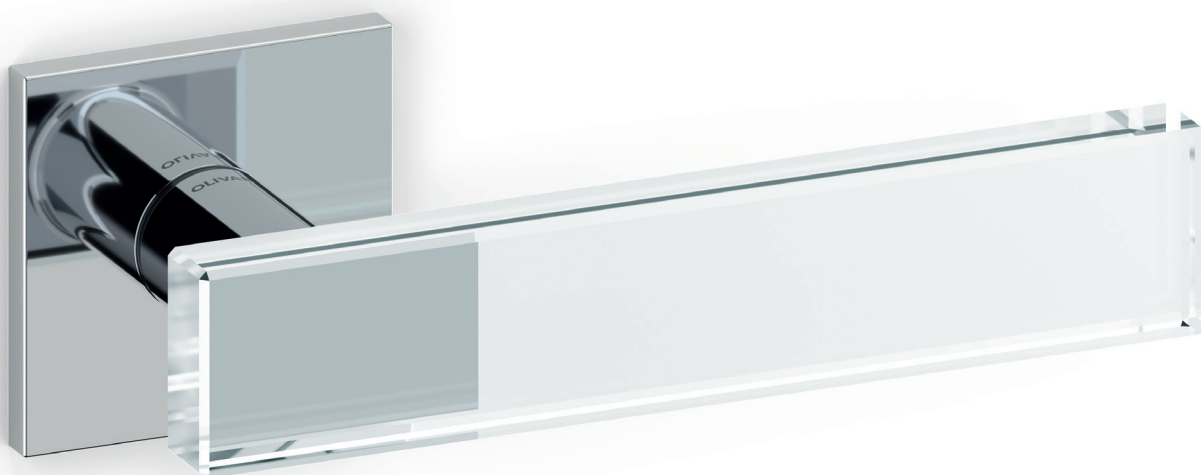

Mare Matteo e Renzo Piano

M278B

rosetta bassa/low rosette

C278

K278B

ottone e cristallo/brass and crystal

C6 cromo lucido-trasparente/
bright chrome-transparent

D3 superbronzo satinato-bronzo/
superbronze satin-bronze

M6 cromo satinato-trasparente/
satin chrome-transparent

U7 superantracite satinato-fumè/
superanthracite satin-gre

M278RB8B
M278RY8B

M278VB8B
M278VY8B

M278PB8B
M278PY8B

C278

K278B

K278P