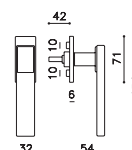

Mare Matteo e Renzo Piano

M278B

rosetta bassa/low rosette

C278

K278B

ottone e cristallo/brass and crystal

C6 cromo lucido-trasparente/
bright chrome-transparent

D3 superbronzo satinato-bronzo/
superbronze satin-bronze

M6 cromo satinato-trasparente/
satin chrome-transparent

U7 superantracite satinato-fumè/
superanthracite satin-gre

M278RB8B
M278RY8B

M278VB8B
M278VY8B

M278PB8B
M278PY8B

C278

K278B

K278P