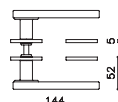

Mare Matteo e Renzo Piano

M278B

rosetta bassa/low rosette

C278

K278B

ottone e cristallo/brass and crystal

C6 cromo lucido-trasparente/
bright chrome-transparent

D3 superbronzo satinato-bronzo/
superbronze satin-bronze

M6 cromo satinato-trasparente/
satin chrome-transparent

U7 superantracite satinato-fumè/
superanthracite satin-gre

M278RB8B
M278RY8B

M278VB8B
M278VY8B

M278PB8B
M278PY8B

C278

K278B

K278P