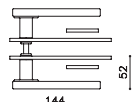

Mare Matteo e Renzo Piano

M278B

rosetta bassa/low rosette

C278

K278B

ottone e cristallo/brass and crystal

C6 cromo lucido-trasparente/
bright chrome-transparent

D3 superbronzo satinato-bronzo/
superbronze satin-bronze

M6 cromo satinato-trasparente/
satin chrome-transparent

U7 superantracite satinato-fumè/
superanthracite satin-gre

M278RB8B
M278RY8B

M278VB8B
M278VY8B

M278PB8B
M278PY8B

C278

K278B

K278P