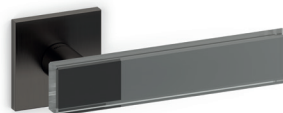

Mare Matteo e Renzo Piano

M278B

rosetta bassa/low rosette

C278

K278B

ottone e cristallo/brass and crystal

C6 cromo lucido-trasparente/
bright chrome-transparent

D3 superbronzo satinato-bronzo/
superbronze satin-bronze

M6 cromo satinato-trasparente/
satin chrome-transparent

U7 superantracite satinato-fumè/
superanthracite satin-gre

M278RB8B
M278RY8B

M278VB8B
M278VY8B

M278PB8B
M278PY8B

C278

K278B

K278P