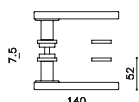

Mare Matteo e Renzo Piano

M278B

rosetta bassa/low rosette

C278

K278B

ottone e cristallo/brass and crystal

C6 cromo lucido-trasparente/
bright chrome-transparent

D3 superbronzo satinato-bronzo/
superbronze satin-bronze

M6 cromo satinato-trasparente/
satin chrome-transparent

U7 superantracite satinato-fumè/
superanthracite satin-gre

M278RB8B
M278RY8B

M278VB8B
M278VY8B

M278PB8B
M278PY8B

C278

K278B

K278P