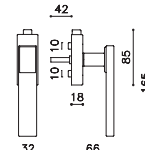

Mare Matteo e Renzo Piano

M278B

rosetta bassa/low rosette

C278

K278B

ottone e cristallo/brass and crystal

C6 cromo lucido-trasparente/
bright chrome-transparent

D3 superbronzo satinato-bronzo/
superbronze satin-bronze

M6 cromo satinato-trasparente/
satin chrome-transparent

U7 superantracite satinato-fumè/
superanthracite satin-gre

M278RB8B
M278RY8B

M278VB8B
M278VY8B

M278PB8B
M278PY8B

C278

K278B

K278P