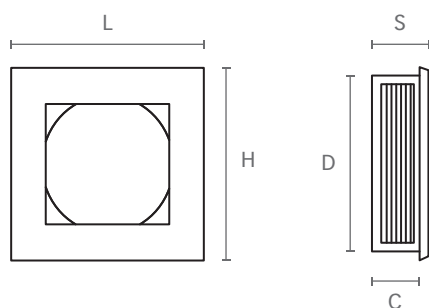

ART. **MA40**

design: Studio Mital

Maniglia in zama pressofusa da incasso.

Die-cast zamac flush handle.

Misure / Sizes

Finiture / Finishes

Cromo
Chrome

Cromo opaco
Matt chrome

Nichel satinato
Satined nickel

ART.	L	C	H	D	S
M40A	40	10	40	35Ø	12