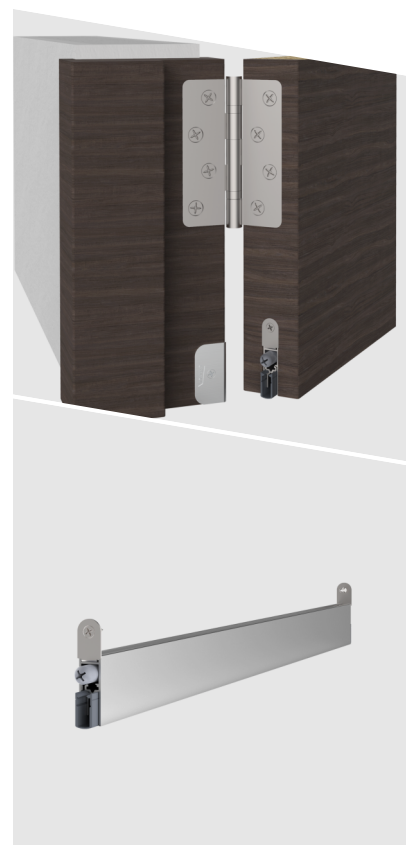

Doppeldicht M-12/35

DETAILS

Articlenumber	1-392
Function	hinged door
Türenmaterial	timber
Application	interior door
Usage	sound protection, smoke protection, fire protection, accessibility

TECHNICAL DATA

Width	12 mm
Height	35 mm
Min. delivery length	235 mm
Max. delivery length	1335 mm
Standard length	708, 833, 958, 1083, 1208 mm
max. travel	11 mm
Actuation	single-sided
Actuator	actuator
Outerprofile	aluminium
Surface	plate finish
Sealingprofile	silicone, self-extinguishing

FITTING

Fixing	WS - fixing brackets

EXAMINATIONS AND CERTIFICATES

Sound	yes
Permanent function 200k	yes
Leakage rate certificate	yes
Barrier free	yes
UL	yes
EPD	yes