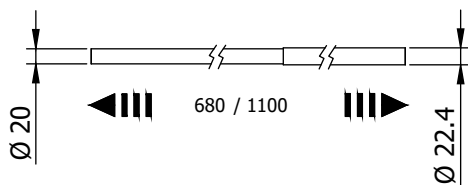

TUBO ESTENSIBILE TONDO

Adjustable round tube

68 - 110 cm

TU09LA101	CROMATO chrome-plated
TU09LA404	BIANCO white
TU09LAB00	BROWN brown
TU09LAA00	GRIGIO grey
TU09LAP00	PIOMBO anthracite

51 - 91 cm

TU09ME101	CROMATO chrome-plated
TU09ME404	BIANCO white
TU09MEB00	BROWN brown
TU09MEA00	GRIGIO grey
TU09MEP00	PIOMBO anthracite

35 - 52 cm

TU09SM101	CROMATO chrome-plated
TU09SM404	BIANCO white
TU09SMB00	BROWN brown
TU09SMA00	GRIGIO grey
TU09SMP00	PIOMBO anthracite

Supporto invisibile
Internal couple of supports

NERO
black

STTO01500