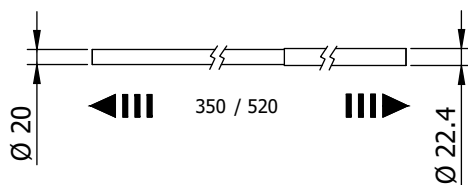

TUBO ESTENSIBILE TONDO

Adjustable round tube

68 - 110 cm

TU09LA101	CROMATO chrome-plated
TU09LA404	BIANCO white
TU09LAB00	BROWN brown
TU09LAA00	GRIGIO grey
TU09LAP00	PIOMBO anthracite

51 - 91 cm

TU09ME101	CROMATO chrome-plated
TU09ME404	BIANCO white
TU09MEB00	BROWN brown
TU09MEA00	GRIGIO grey
TU09MEP00	PIOMBO anthracite

35 - 52 cm

TU09SM101	CROMATO chrome-plated
TU09SM404	BIANCO white
TU09SMB00	BROWN brown
TU09SMA00	GRIGIO grey
TU09SMP00	PIOMBO anthracite

Supporto invisibile
Internal couple of supports

NERO
black

STTO01500