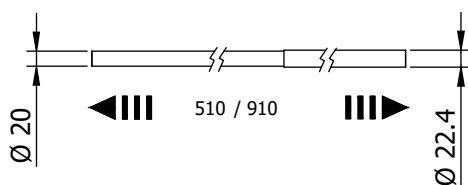

TUBO ESTENSIBILE TONDO

Adjustable round tube

68 - 110 cm

TU09LA101	CROMATO chrome-plated
TU09LA404	BIANCO white
TU09LAB00	BROWN brown
TU09LAA00	GRIGIO grey
TU09LAP00	PIOMBO anthracite

51 - 91 cm

TU09ME101	CROMATO chrome-plated
TU09ME404	BIANCO white
TU09MEB00	BROWN brown
TU09MEA00	GRIGIO grey
TU09MEP00	PIOMBO anthracite

35 - 52 cm

TU09SM101	CROMATO chrome-plated
TU09SM404	BIANCO white
TU09SMB00	BROWN brown
TU09SMA00	GRIGIO grey
TU09SMP00	PIOMBO anthracite

Supporto invisibile
Internal couple of supports

NERO
black

STTO01500