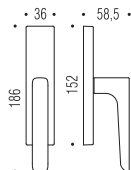

SPIDER

MR 11 Design: Matteo Ragni

CR
Cromo
Chrome

CM
Cromat
Matt chrome

MR 11 R-RY 51x51

CR - CM

MR 29 BZG G 51x51

CR - CM

CR - CM

CR - CM