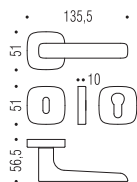

SPIDER

MR 11 Design: Matteo Ragni

CR
Cromo
Chrome

CM
Cromat
Matt chrome

MR 11 R-RY 51x51

CR - CM

MR 29 BZG G 51x51

CR - CM