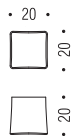

F514

Bartoli Design

Materiale: Cromall®
Material: Cromall®

Finiture: Cromo
Finishes: Chrome

Cromosat
Satin chrome

■ F514