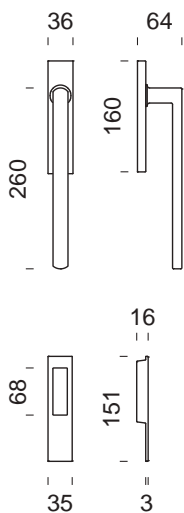

# luce 02

design:  
**Dnd technical division**

Zama  
Zamak

made in italy

**ZC**  
Cromo lucido  
*Polished chrome*

**ZCS**  
Cromo satinato  
*Satin chrome*

**ZNS**  
Nickel satinato  
*Satin nickel*

**ZGH**  
Bronzo satinato opaco  
*Matt satin bronze*

**ZAN**  
Antracite  
*Anthracite*

**ZNE**  
Nero  
*Black*

LC60 - singolo  
LC61 - set