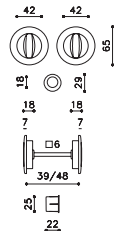

IS SuperInox satinato /
SuperStainlessSteel satin

D123

OLIVARI 