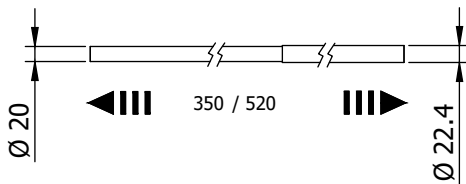

TUBO ESTENSIBILE TONDO

Adjustable round tube

68 - 110 cm

TU09LA101	CROMATO chrome-plated
TU09LA404	BIANCO white
TU09LAB00	BROWN brown
TU09LAA00	GRIGIO grey
TU09LAP00	PIOMBO anthracite

51 - 91 cm

TU09ME101	CROMATO chrome-plated
TU09ME404	BIANCO white
TU09MEB00	BROWN brown
TU09MEA00	GRIGIO grey
TU09MEP00	PIOMBO anthracite

35 - 52 cm

TU09SM101	CROMATO chrome-plated
TU09SM404	BIANCO white
TU09SMB00	BROWN brown
TU09SMA00	GRIGIO grey
TU09SMP00	PIOMBO anthracite

Supporto invisibile
Internal couple of supports

NERO
black

STTO01500