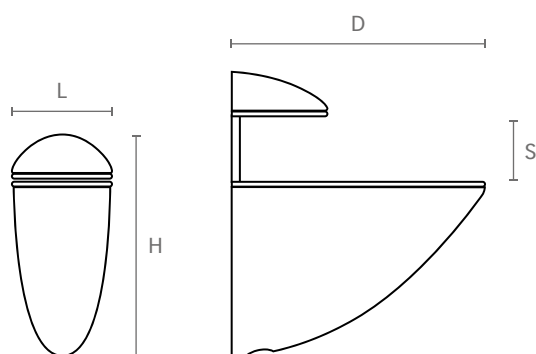

ART. **RM10**

design: Studio Mital

Reggimensola regolabile in zama pressofusa, completa di viti e tasselli mod. B\*.

Die-cast zamac adjustable shelf support, with screws and plugs mod. B\* included.

#### Misure / Sizes

#### Finiture / Finishes

Cromo  
Chrome

Econichel  
Econickel

Nichel satinato  
Satined nickel

ART.	L	H	D	S
RM10A	40	88	106	0/32
RM10B	31	68	75	0/18
RM10C	29	56	55	0/14