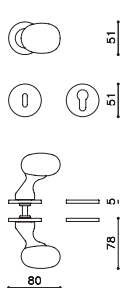

Melanzana

Luigi Caccia Dominioni

M266B

rosetta bassa/low rosette

C266

K266B

ottone/brass

CR cromo lucido/bright chrome

CO cromo satinato/satin chrome

ZL superoro lucido/supergold bright

TS superoro satinato/supergold satin

DS superbronzo satinato/superbronze satin

US superantracite sat./superanthracite satin

M266RB8B
M266RY8B

M266VB8B
M266VY8B

M266PB8B
M266PY8B

C266

K266B

K266P