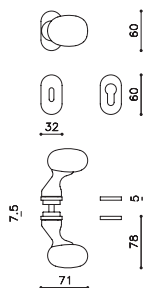

Melanzana

Luigi Caccia Dominioni

M266B

rosetta bassa/low rosette

C266

K266B

ottone/brass

CR cromo lucido/bright chrome

M266VB8B
M266VY8B

M266PB8B
M266PY8B

C266

K266B

K266P