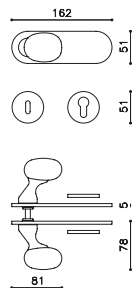

Melanzana

Luigi Caccia Dominioni

M266B

rosetta bassa/low rosette

C266

K266B

ottone/brass

CR cromo lucido/bright chrome

M266VB8B
M266VY8B

M266PB8B
M266PY8B

C266

K266B

K266P