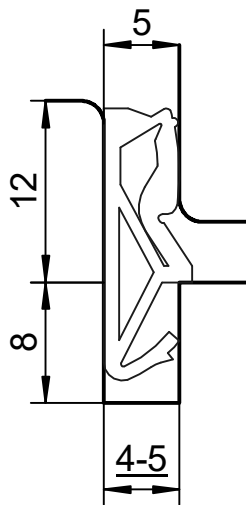

Check	Date:	19.06.2024	Name:	Born
Scale	SP 812			
2:1	Flügelalzdichtung			
DEVENTER	Member of Roto Group	798858-13		Index
		Sheet	Model Name	
		1/1	-	-