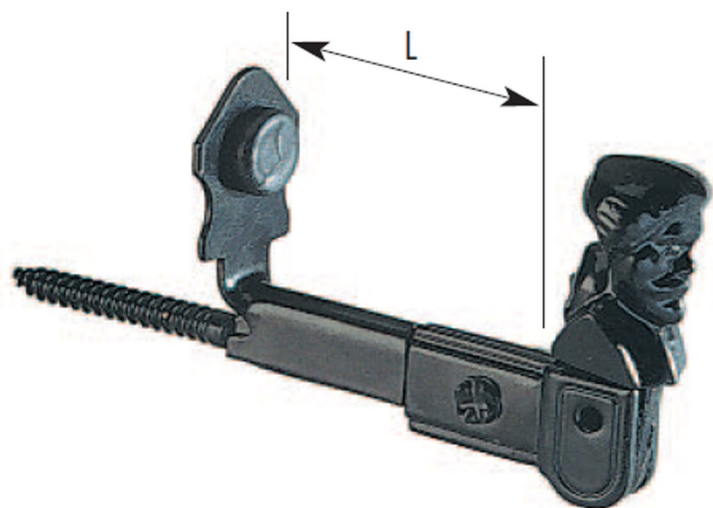

Fermapersiana ad Omino fisso a vite con gommino

Nero o Tropicalizzato

Screw fixed "head" shutter stop with buffer

Black powder coated or yellow galvanized

Art.	Misura cm	Pz./Conf.
630	L = 6	25
Art.	Size L cm	Pcs./Pack.

Tassello compresso
Supplied with dowel