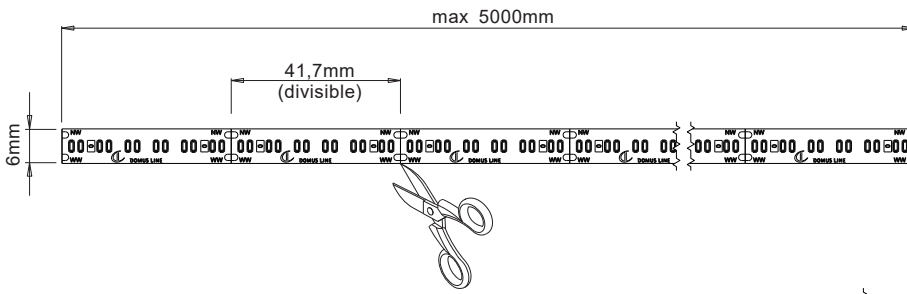

FLEXYLED SHE6 D-M

FLEXYLED SHE6 D-M

FLEXYLED SHE6 D-M: 2TC adaptor cable

FLEXYLED SHE6 D-M