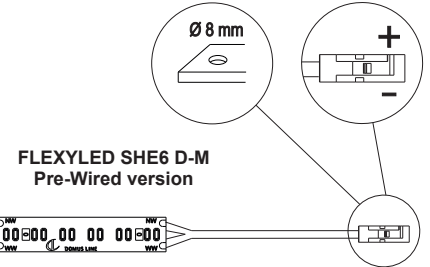

FLEXYLED SHE6 D-M

FLEXYLED SHE6 D-M

FLEXYLED SHE6 D-M: 2TC adaptor cable

FLEXYLED SHE6 D-M