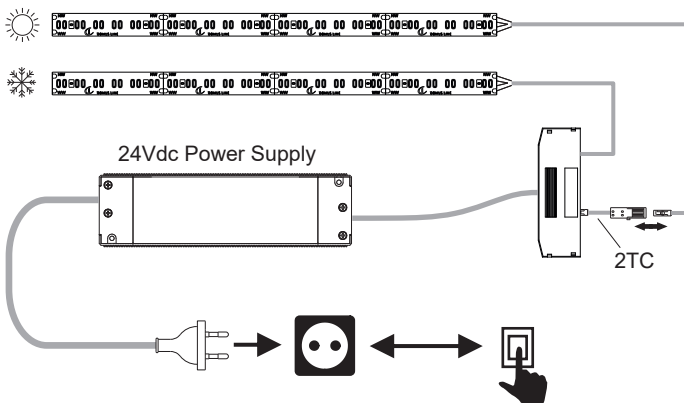

FLEXYLED SHE6 D-M

FLEXYLED SHE6 D-M

FLEXYLED SHE6 D-M: 2TC adaptor cable

FLEXYLED SHE6 D-M