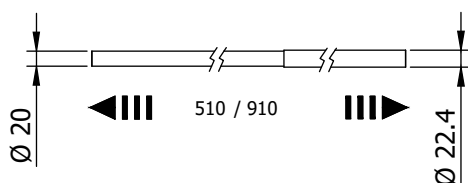

TUBO ESTENSIBILE TONDO

Adjustable round tube

68 - 110 cm

TU09LA101	CROMATO chrome-plated
TU09LA404	BIANCO white
TU09LAB00	BROWN brown
TU09LAA00	GRIGIO grey
TU09LAP00	PIOMBO anthracite

51 - 91 cm

TU09ME101	CROMATO chrome-plated
TU09ME404	BIANCO white
TU09MEB00	BROWN brown
TU09MEA00	GRIGIO grey
TU09MEP00	PIOMBO anthracite

35 - 52 cm

TU09SM101	CROMATO chrome-plated
TU09SM404	BIANCO white
TU09SMB00	BROWN brown
TU09SMA00	GRIGIO grey
TU09SMP00	PIOMBO anthracite

Supporto invisibile
Internal couple of supports

NERO
black

STTO01500