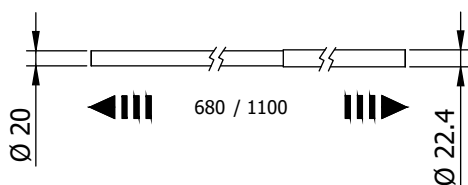

TUBO ESTENSIBILE TONDO

Adjustable round tube

68 - 110 cm

TU09LA101	CROMATO chrome-plated
TU09LA404	BIANCO white
TU09LAB00	BROWN brown
TU09LAA00	GRIGIO grey
TU09LAP00	PIOMBO anthracite

51 - 91 cm

TU09ME101	CROMATO chrome-plated
TU09ME404	BIANCO white
TU09MEB00	BROWN brown
TU09MEA00	GRIGIO grey
TU09MEP00	PIOMBO anthracite

35 - 52 cm

TU09SM101	CROMATO chrome-plated
TU09SM404	BIANCO white
TU09SMB00	BROWN brown
TU09SMA00	GRIGIO grey
TU09SMP00	PIOMBO anthracite

Supporto invisibile
Internal couple of supports

NERO
black

STTO01500