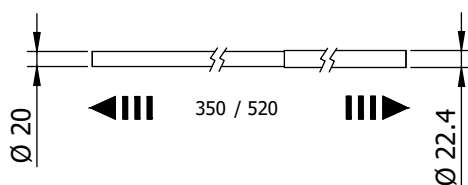

TUBO ESTENSIBILE TONDO

Adjustable round tube

68 - 110 cm

TU09LA101	CROMATO chrome-plated
TU09LA404	BIANCO white
TU09LAB00	BROWN brown
TU09LAA00	GRIGIO grey
TU09LAP00	PIOMBO anthracite

51 - 91 cm

TU09ME101	CROMATO chrome-plated
TU09ME404	BIANCO white
TU09MEB00	BROWN brown
TU09MEA00	GRIGIO grey
TU09MEP00	PIOMBO anthracite

35 - 52 cm

TU09SM101	CROMATO chrome-plated
TU09SM404	BIANCO white
TU09SMB00	BROWN brown
TU09SMA00	GRIGIO grey
TU09SMP00	PIOMBO anthracite

Supporto invisibile
Internal couple of supports

NERO
black

STTO01500