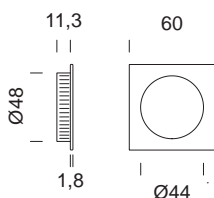

master quadra NEW

design:
Dnd technical division

made in italy

Ottone
Brass

2189
frontale per scorrevole
*sliding door flush
pull hole*

SD520
maniglia incasso
sliding door handle

SD520P
maniglia incasso
foro chiave
*sliding door handle
key hole*

SD521
set maniglie incasso
con frontale
*sliding door handle set with flush
pull hole*

SD523M
set maniglie incasso con
nottolino q. 8 mm con
frontale
*sliding door handle set with turn
and release
8 mm square
spindle and flush
pull hole*