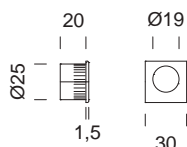

master quadra NEW

design:
Dnd technical division

made in italy

Ottone
Brass

2189
frontale per scorrevole
*sliding door flush
pull hole*

SD520
maniglia incasso
sliding door handle

SD520P
maniglia incasso
foro chiave
*sliding door handle
key hole*

SD521
set maniglie incasso
con frontale
*sliding door handle set with flush
pull hole*

SD523M
set maniglie incasso con
nottolino q. 8 mm con
frontale
*sliding door handle set with turn
and release
8 mm square
spindle and flush
pull hole*