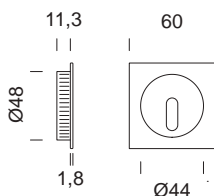

master quadra NEW

design:
Dnd technical division

made in italy

Ottone
Brass

2189
frontale per scorrevole
*sliding door flush
pull hole*

SD520
maniglia incasso
sliding door handle

SD520P
maniglia incasso
foro chiave
*sliding door handle
key hole*

SD521
set maniglie incasso
con frontale
*sliding door handle set with flush
pull hole*

SD523M
set maniglie incasso con
nottolino q. 8 mm con
frontale
*sliding door handle set with turn
and release
8 mm square
spindle and flush
pull hole*