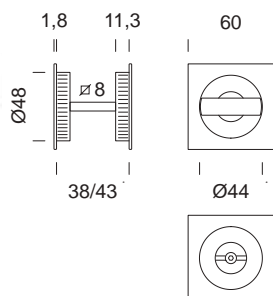

master quadra NEW

design:
Dnd technical division

made in italy

Ottone
Brass

2189
frontale per scorrevole
*sliding door flush
pull hole*

SD520
maniglia incasso
sliding door handle

SD520P
maniglia incasso
foro chiave
*sliding door handle
key hole*

SD521
set maniglie incasso
con frontale
*sliding door handle set with flush
pull hole*

SD523M
set maniglie incasso con
nottolino q. 8 mm con
frontale
*sliding door handle set with turn
and release
8 mm square
spindle and flush
pull hole*