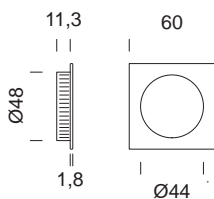

master quadra NEW

design:
Dnd technical division

made in italy

Ottone
Brass

2189
frontale per scorrevole
*sliding door flush
pull hole*

SD520
maniglia incasso
sliding door handle

SD520P
maniglia incasso
foro chiave
*sliding door handle
key hole*

SD521
set maniglie incasso
con frontale
*sliding door handle set with flush
pull hole*

SD523M
set maniglie incasso con
nottolino q. 8 mm con
frontale
*sliding door handle set with turn
and release
8 mm square
spindle and flush
pull hole*