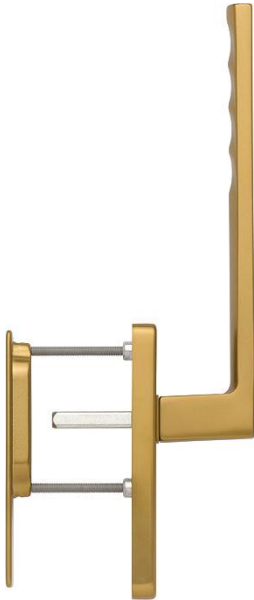

Product data sheet

Toulon

HS-0737/419N-AS/420

duraplus

Article number	11600482
EAN-Code	4012789595581
Country of origin	Germany
CN-Code	83024150
Door thickness	75-80 mm
Spindle size	10 mm
Spindle length	
(Key)Hole size	blank
Key hole distance	
Stop position in °	180°
Screws	M6x85 mm + M6x90 mm
Finish	F4 aluminium bronze effect
Range	Core Product Range
Packing unit	1
Outer carton	4

HOPPE aluminium lift/slide handle set for patio doors, exterior with recessed pull:

- Bearing: fixed/movable handle
- Stop-in position: 180°
- Cover: full cover cap
- Base: outside: none, inside: zamak, supporting lugs
- Spindle: loose HOPPE solid spindle with radiused edges
- Fixing: concealed, bolt-through, M6 thread screws