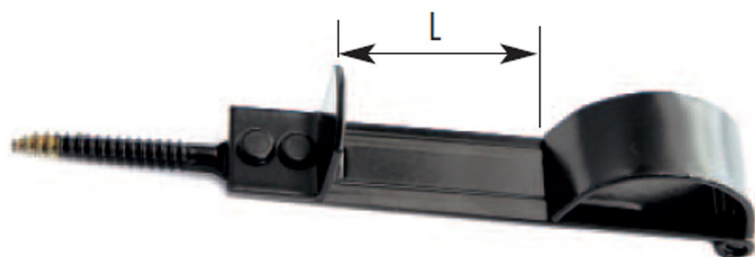

## Fermapersiana Romana con vite

### Roman shutter stop with screw

Black powder coated or yellow galvanized

Nero o tropicalizzato

Art.	Misura cm	Pz./Conf.
<b>410</b>	L = 6	25
<b>420</b>	L = 12	50
Art.	Size L cm	Pcs./Pack.

Tassello compresso  
*Supplied with dowel*