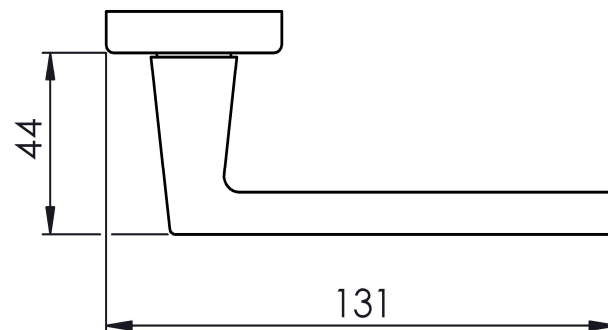

Series BLACK - H411

Product Manager: Monica Galbiati

H411 Q

H411

Series BLACK - H411

Product Manager: Monica Galbiati

RANGE

- Door Handle / Maniglia per Porta
- FRS Window Handle / Maniglia per Finestra