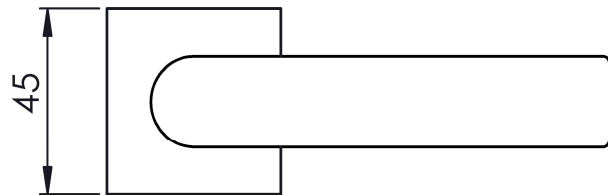

Series BLACK - H411

Product Manager: Monica Galbiati

H411 Q

H411

Series BLACK - H411

Product Manager: Monica Galbiati

RANGE

- Door Handle / Maniglia per Porta
- FRS Window Handle / Maniglia per Finestra