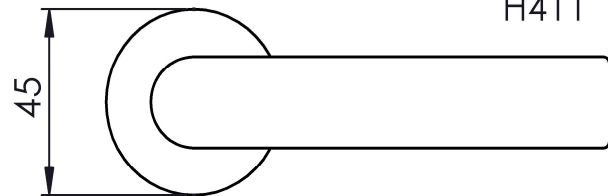

Series BLACK - H411

Product Manager: Monica Galbiati

H411 Q

H411

Series BLACK - H411

Product Manager: Monica Galbiati

RANGE

- Door Handle / Maniglia per Porta
- FRS Window Handle / Maniglia per Finestra