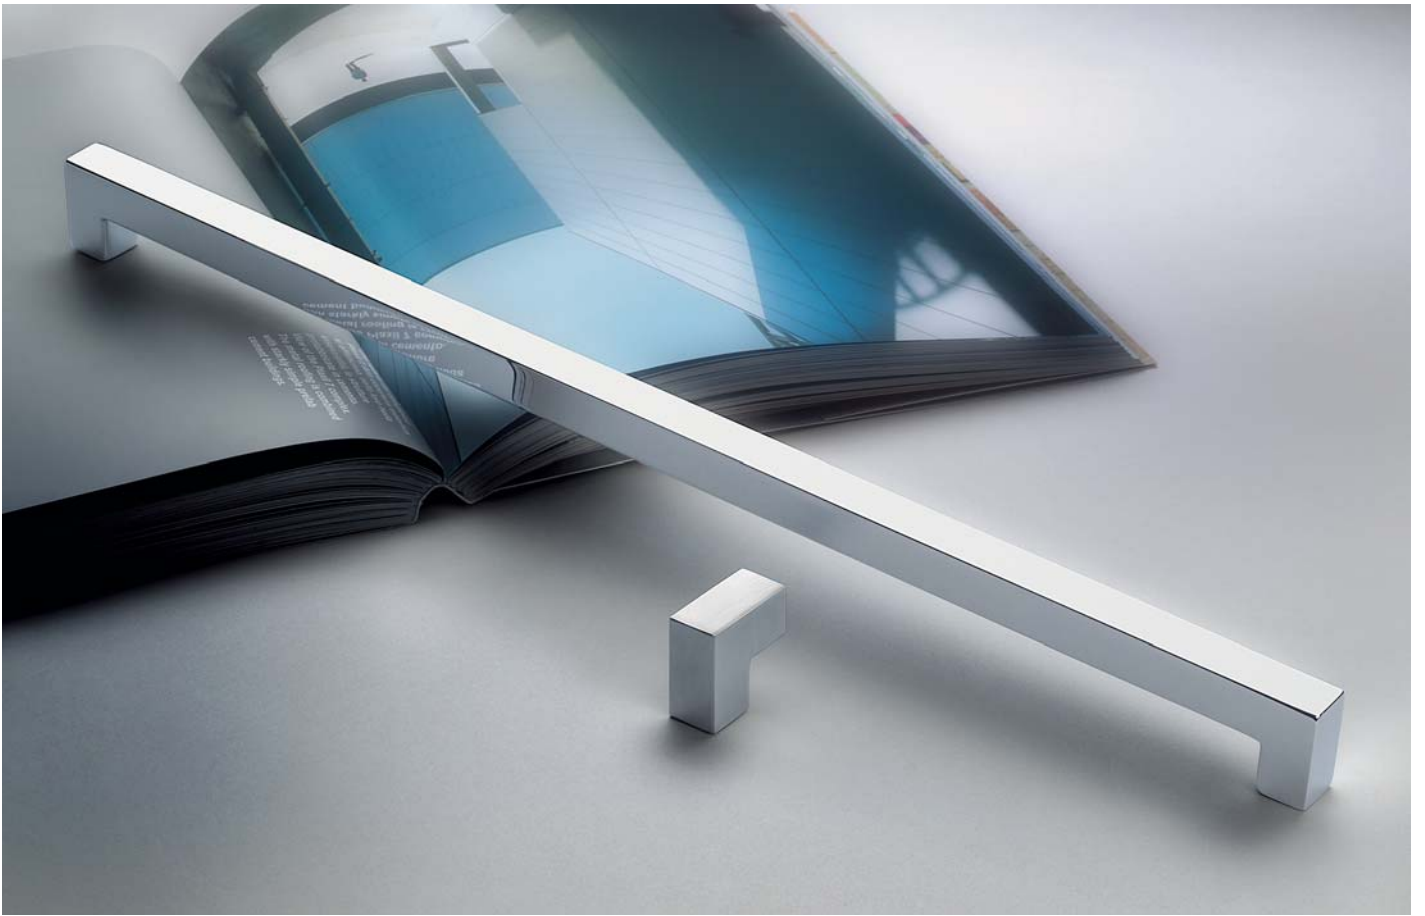

# F515

Bartoli Design

Materiale: Cromall®  
Material: Cromall®

Finiture: Cromo  
Finishes: Chrome

Cromosat  
Satin chrome