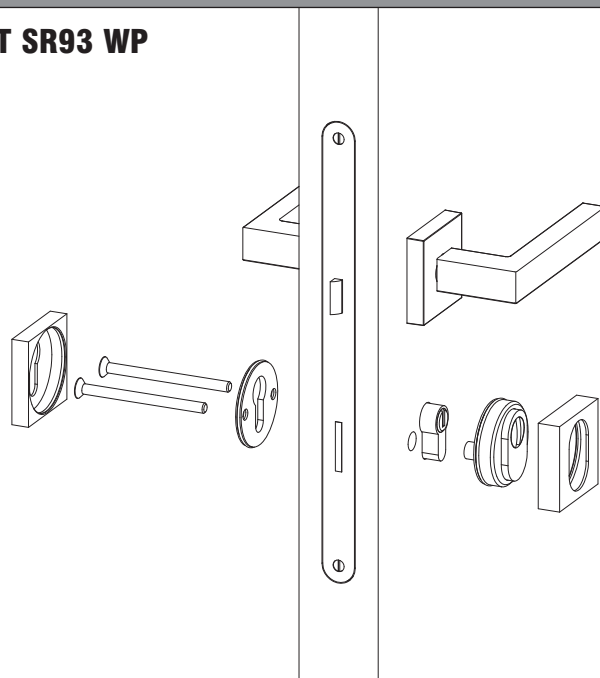

BOCCHETTA DI SICUREZZA (PROTEZIONE CILINDRO) PER "PORTONCINI IN LEGNO" SECURITY ESCUTCHEONS (CYLINDER PROTECTION)

ESPLOSO TECNICO TECHNICAL DETAILS

KIT SR93 WP

i Spessore porta 40÷75
Door thickness 40÷75

i Interasse 38mm - viti M6X80 TPS+
Distance 38mm - screws 6MA